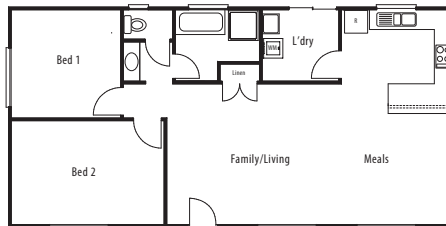

Homes for Sale (currently under construction)

Clarence

The Castle

The Applewood

Eden

Kingston

Speak to our building consultants for further information.

Allsteel Transportable Homes
 2 Peachey Road, Elizabeth West SA 5113
 Tel 8256 1444 | Fax 8256 1499 | www.asth.com.au