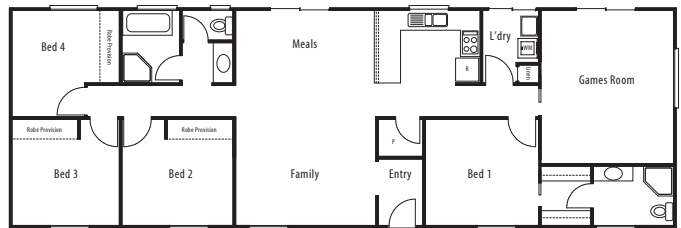

Homes for Sale (currently under construction)

Clarence

The Castle

The Applewood

Eden

Kingston

Speak to our building consultants for further information.

Allsteel Transportable Homes
 2 Peachey Road, Elizabeth West SA 5113
 Tel 8256 1444 | Fax 8256 1499 | www.asth.com.au