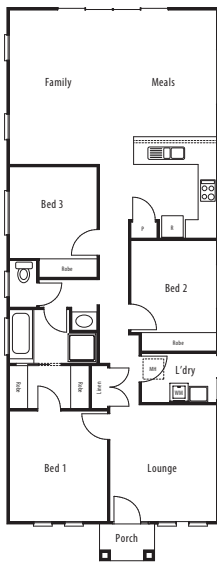

Homes for Sale (currently under construction)

Clarence

The Castle

The Applewood

Eden

Kingston

Speak to our building consultants for further information.

Allsteel Transportable Homes
 2 Peachey Road, Elizabeth West SA 5113
 Tel 8256 1444 | Fax 8256 1499 | www.asth.com.au