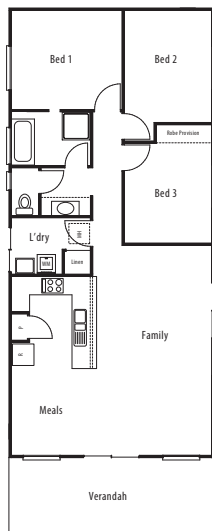

Homes for Sale (currently under construction)

Clarence

The Castle

The Applewood

Eden

Kingston

Speak to our building consultants for further information.

Allsteel Transportable Homes
 2 Peachey Road, Elizabeth West SA 5113
 Tel 8256 1444 | Fax 8256 1499 | www.asth.com.au